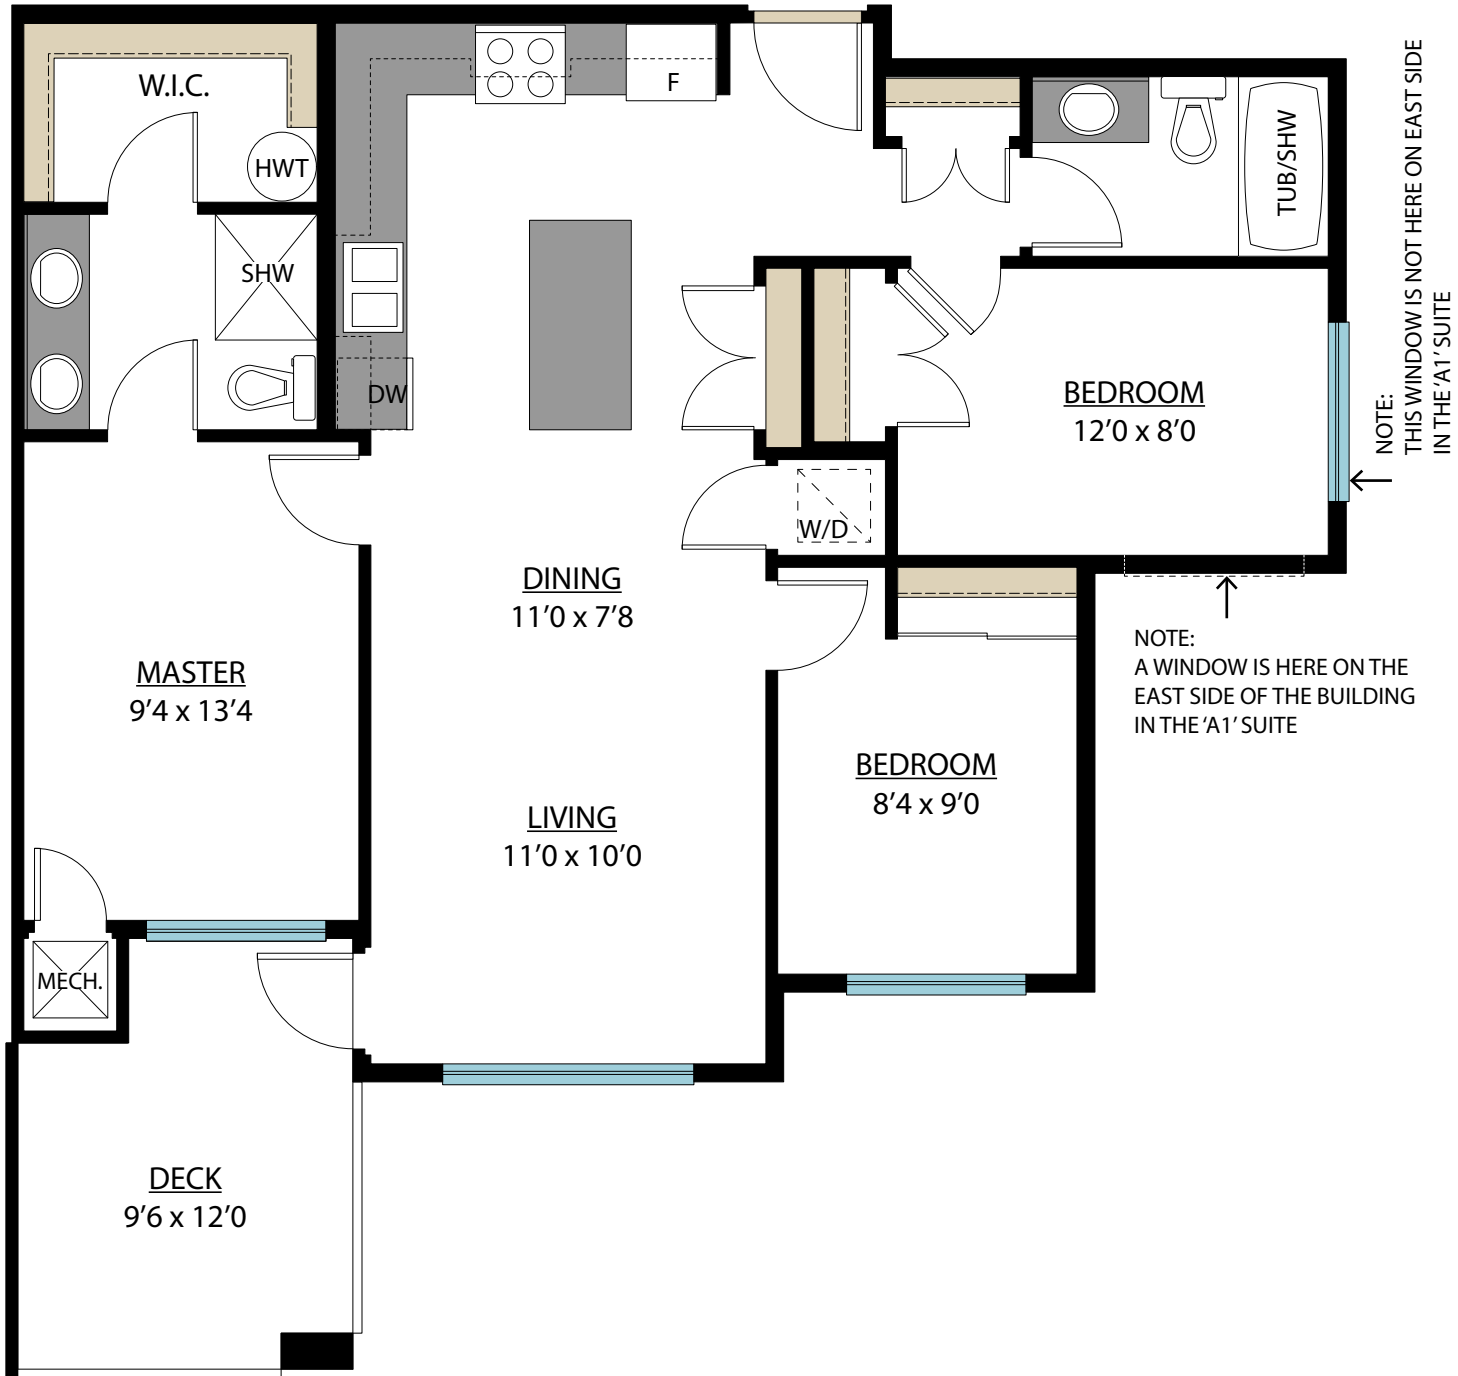

STYLE A

3 BEDROOM
947 SQ FT

HARBOUR
RIDGE

STYLE B

2 BEDROOM

837 SQ FT

HARBOUR
RIDGE 

STYLE C

1 BEDROOM
615 SQ FT

HARBOUR
RIDGE 

STYLE D

1 BEDROOM
620 SQ FT

HARBOUR
RIDGE 

STYLE E

3 BEDROOM
965 SQ FT

STYLE F

1 BEDROOM
615 SQ FT

HARBOUR
RIDGE 