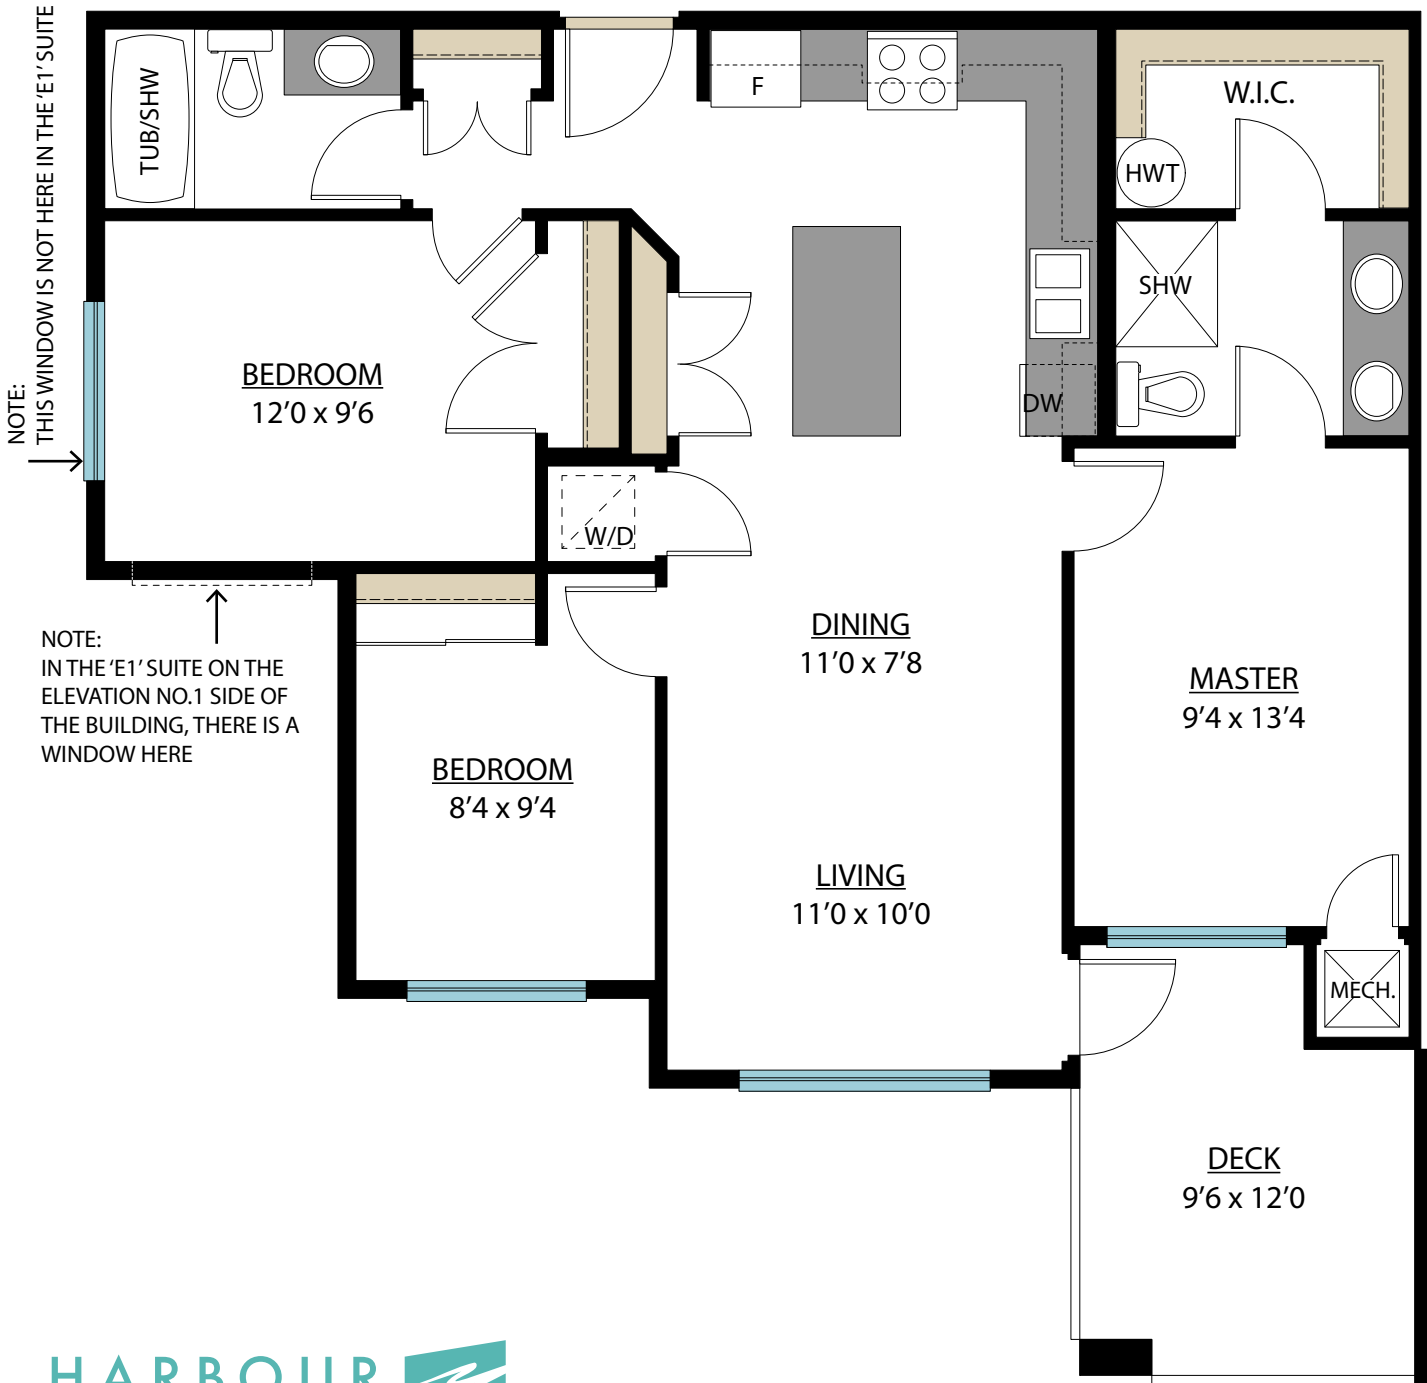

STYLE A

3 BEDROOM
947 SQ FT

HARBOUR
RIDGE

STYLE B

2 BEDROOM

837 SQ FT

HARBOUR
RIDGE 

STYLE C

1 BEDROOM
615 SQ FT

HARBOUR
RIDGE 

STYLE D

1 BEDROOM
620 SQ FT

HARBOUR
RIDGE 

STYLE E

3 BEDROOM
965 SQ FT

STYLE F

1 BEDROOM
615 SQ FT

HARBOUR
RIDGE 