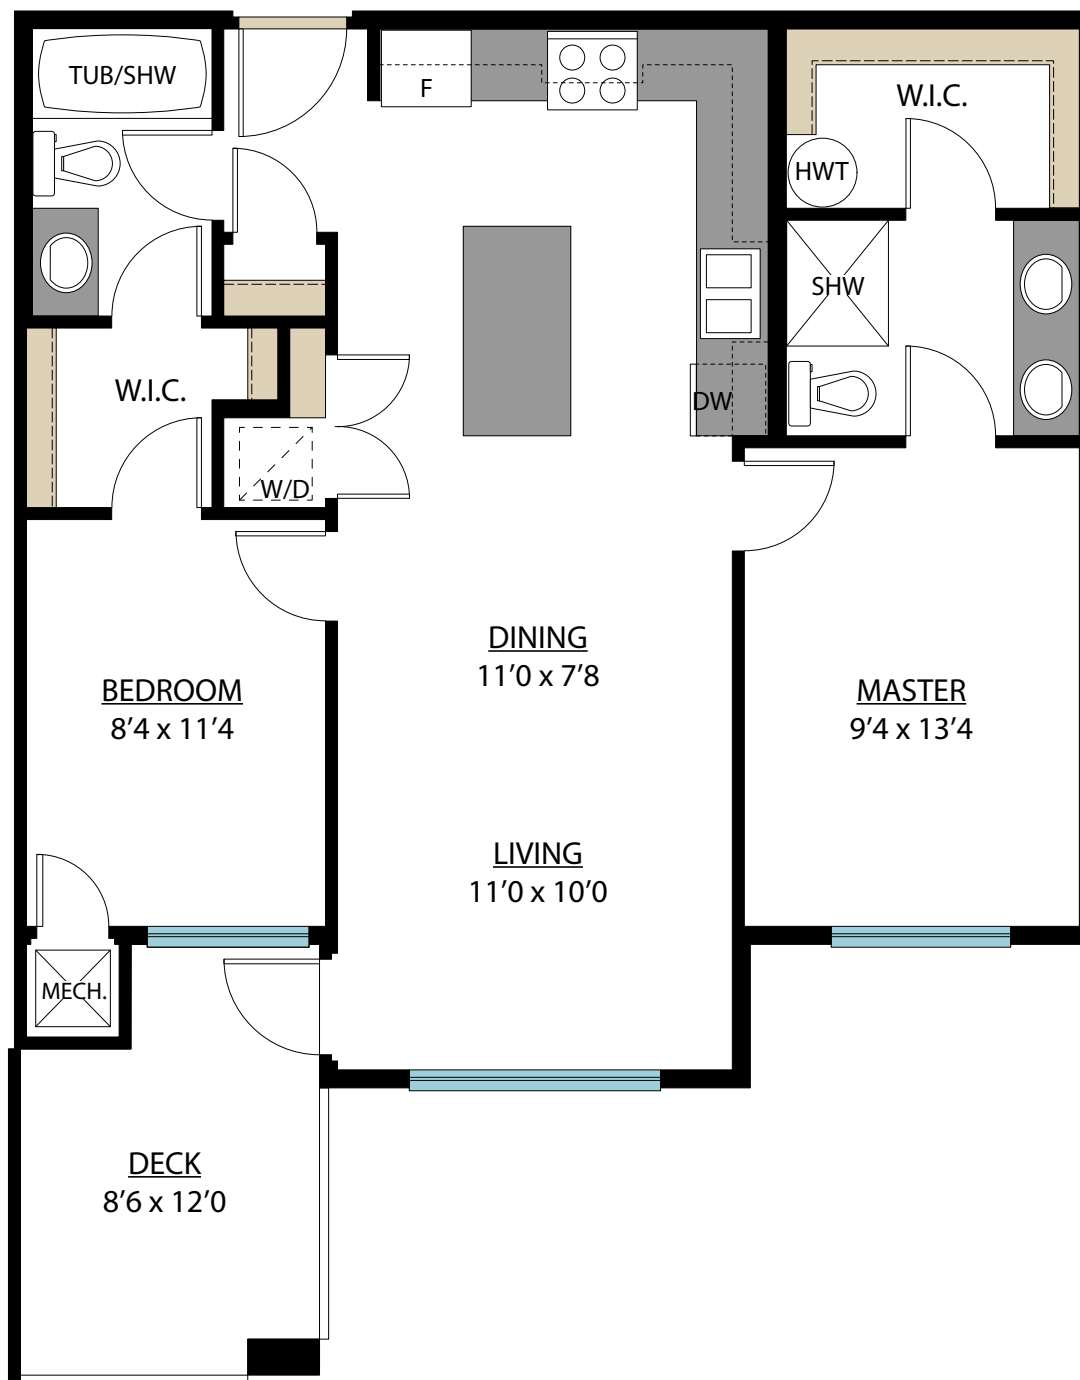

STYLE A

3 BEDROOM
947 SQ FT

HARBOUR
RIDGE

STYLE B

2 BEDROOM

837 SQ FT

HARBOUR
RIDGE 

STYLE C

1 BEDROOM
615 SQ FT

HARBOUR
RIDGE 

STYLE D

1 BEDROOM
620 SQ FT

HARBOUR
RIDGE 

STYLE E

3 BEDROOM
965 SQ FT

STYLE F

1 BEDROOM
615 SQ FT

HARBOUR
RIDGE 